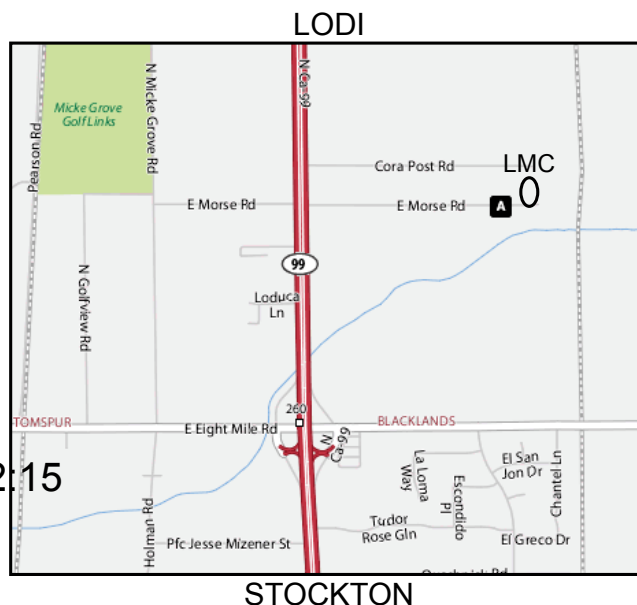

DEAD ENGINE STARTS

Gates open at 8:00
Open & Vet Race 9:30 to 11:00
250 & Vint Race 11:00 to 12:30
100, 150 & Womens Race 12:30 to 1:30
Minis, Fast 50 & Father/Son Race 1:30 to 2:15
Pee-Wee Race 2:30 to 3:00
1 hour sign-ups
Sign-ups close 30 min before each race

5801 E. Morse Rd, Lodi, CA 95240 (209) 368-7182 www.lodicyclebowl.com